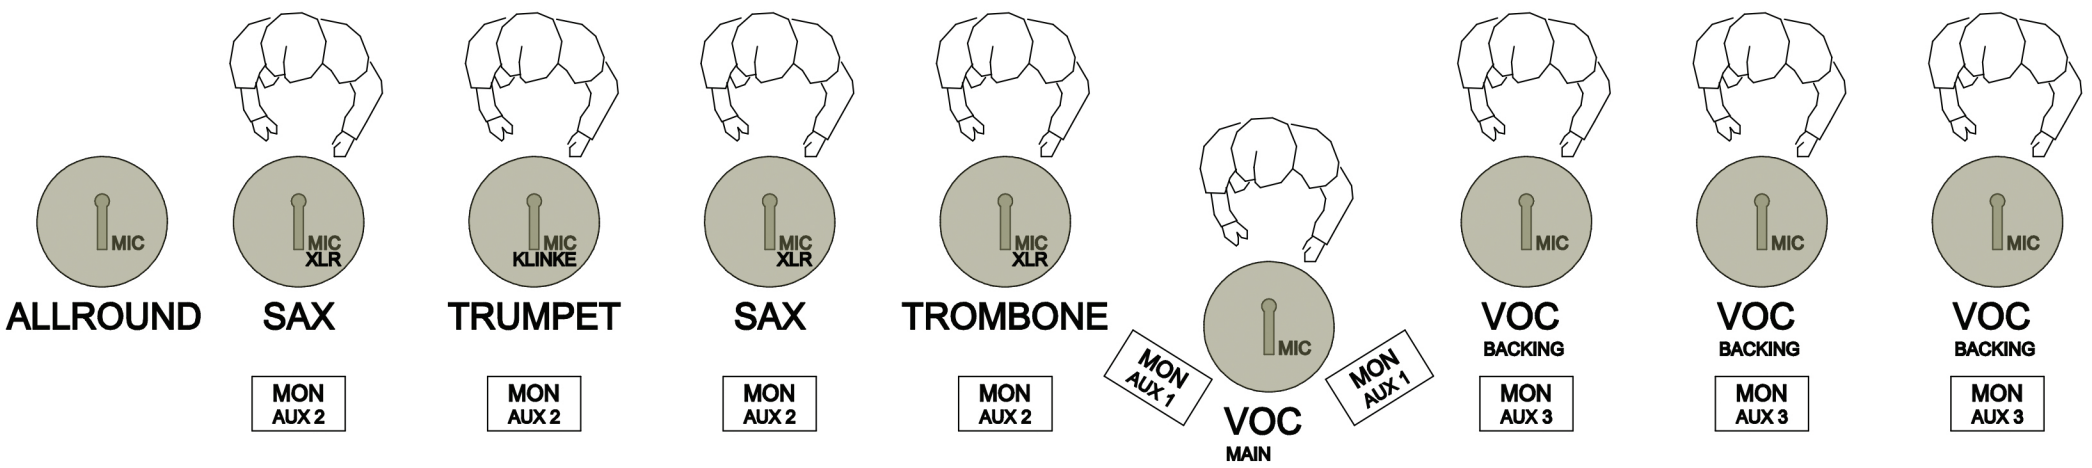

BÜHNENGRÖSSE CA. 5/4m

STAGERIDER PERCY HAIRLESS